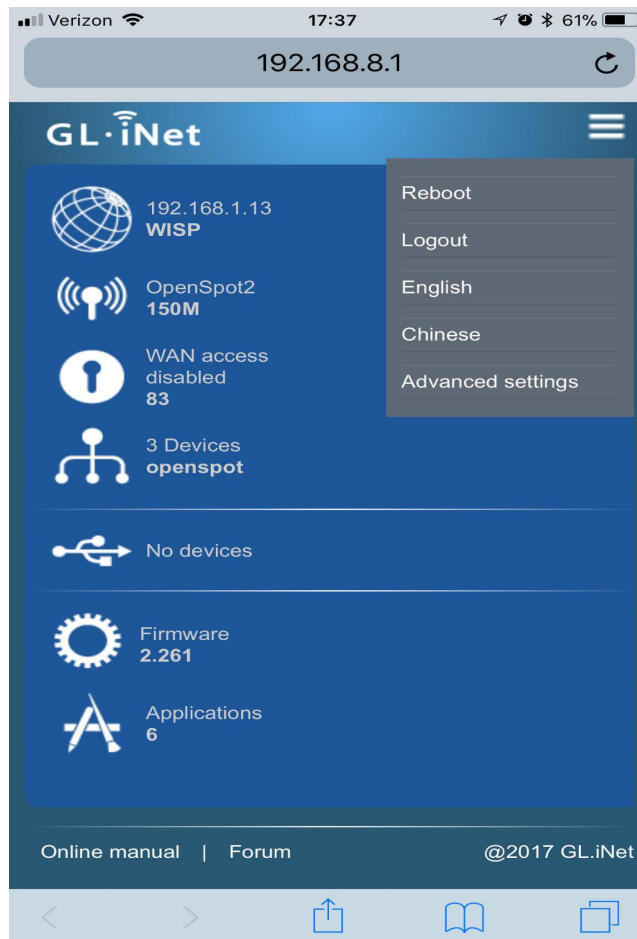

Run Two OpenSpots on One GL Router.

Log in – Password is your normal GL password

Got to Interface

Go to LAN

Verizon 17:39 192.168.8.1 60%

Status System Services Network Logout

AUTO REFRESH ON

General Setup **Advanced Settings** IPv6 Settings

Ignore interface Disable DHCP for this interface.

Start
 Lowest leased address as offset from the network address.

Limit
 Maximum number of leased addresses.

Leasetime
 Expiry time of leased addresses, minimum is 2 minutes (2m).