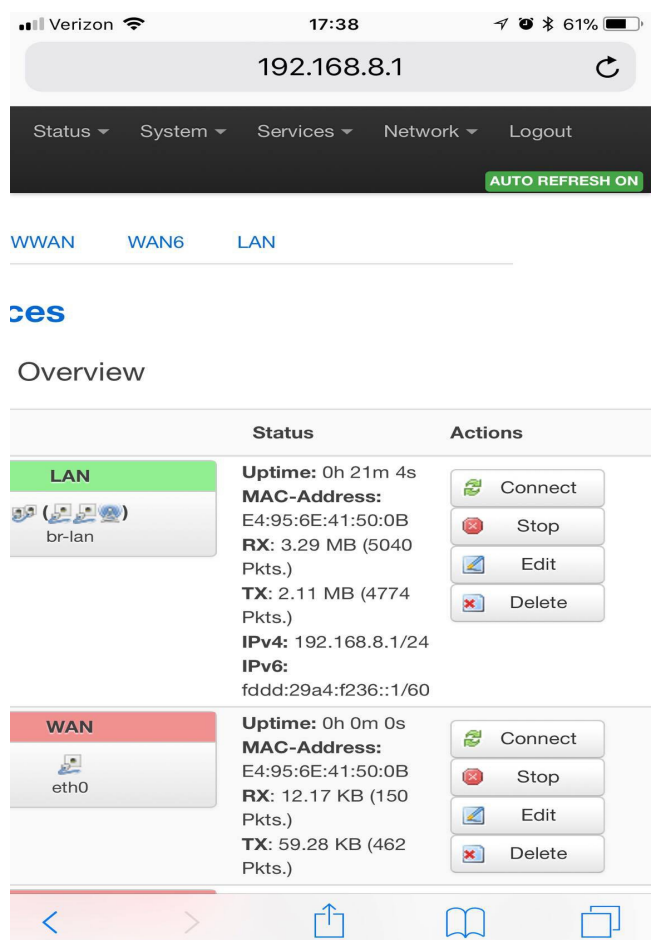

Run Two OpenSpots on One GL Router.

Log in – Password is your normal GL password

Got to Interface

Go to LAN

Verizon 17:39 192.168.8.1 60%

Status System Services Network Logout

AUTO REFRESH ON

General Setup **Advanced Settings** IPv6 Settings

Ignore interface Disable DHCP for this interface.

Start
 Lowest leased address as offset from the network address.

Limit
 Maximum number of leased addresses.

Leasetime
 Expiry time of leased addresses, minimum is 2 minutes (2m).