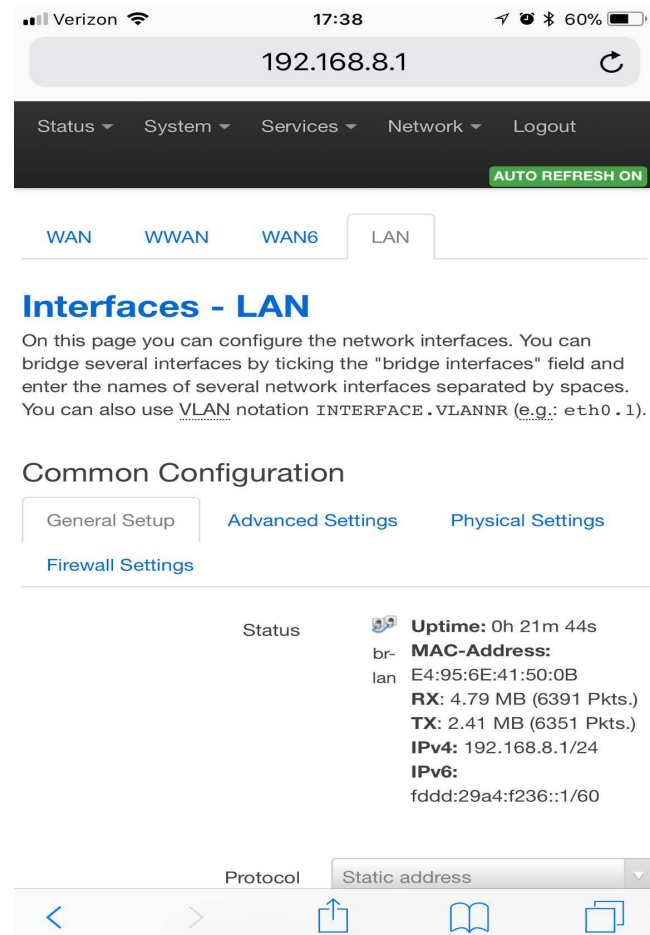

Run Two OpenSpots on One GL Router.

Log in – Password is your normal GL password

Got to Interface

Go to LAN

Verizon 17:39 192.168.8.1 60%

Status System Services Network Logout

AUTO REFRESH ON

General Setup **Advanced Settings** IPv6 Settings

Ignore interface Disable DHCP for this interface.

Start
 Lowest leased address as offset from the network address.

Limit
 Maximum number of leased addresses.

Leasetime
 Expiry time of leased addresses, minimum is 2 minutes (2m).