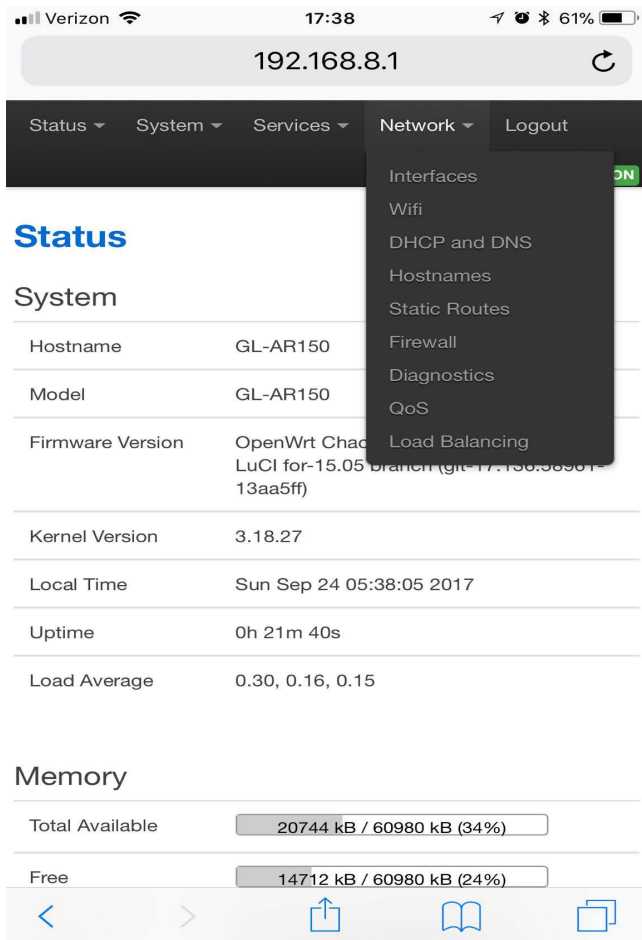

Run Two OpenSpots on One GL Router.

Log in – Password is your normal GL password

Got to Interface

Go to LAN

Verizon 17:39 192.168.8.1 60%

Status System Services Network Logout

AUTO REFRESH ON

General Setup **Advanced Settings** IPv6 Settings

Ignore interface Disable DHCP for this interface.

Start
 Lowest leased address as offset from the network address.

Limit
 Maximum number of leased addresses.

Leasetime
 Expiry time of leased addresses, minimum is 2 minutes (2m).