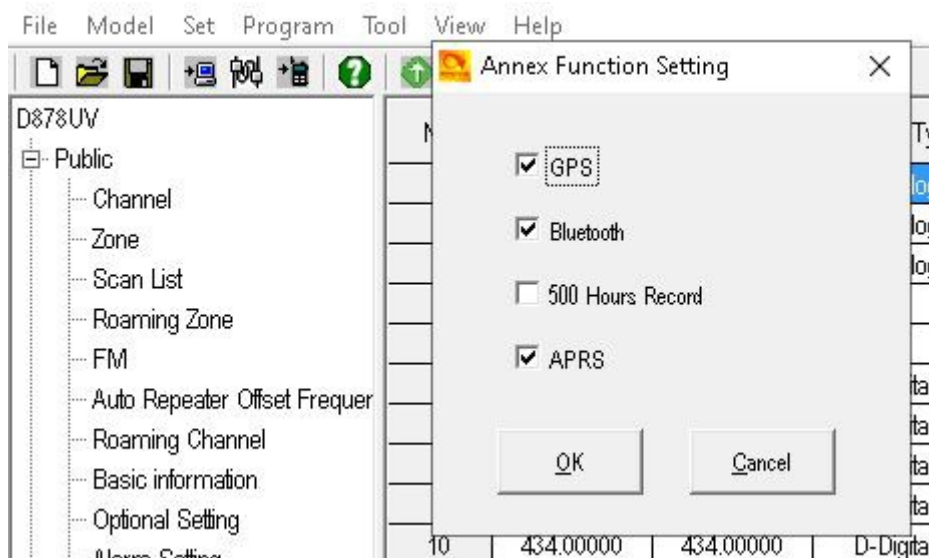

Missing – GPS, Bluetooth, APRS

CPS – Tool – Options

And turn on

<http://tiny.cc/Anytone-DMR>