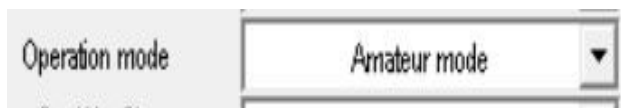

Digi Moni is missing in radio

Open the CPS and go to – Optional Settings – Other

Change to Amateur Mode

or

<http://tiny.cc/AnytoneDMR>